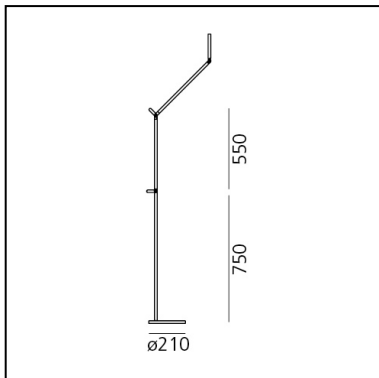

Demetra Reading Floor - 3000K - Body Lamp - Opaque black

Naoto Fukasawa

IP 20     Dimmerable: 

LUMINAIRE

- Watt: **8W**
- Delivered lumens output: **385lm**
- CCT: **3000K**
- Efficiency: **54%**
- Efficacy: **48.08lm/W**
- CRI: **90**
- Dimmer Typology: **Microswitch Dimmer**

Notes

Microswitch dimmer.
Code related only to the body lamp, to be completed with the base/support.

DESCRIPTION

Materials: painted die-cast aluminium body lamp; arms in painted aluminium; inoxsteel base with painted cover. Demetra MD: this model features a Motion Detector option detecting moving objects and people and turning the light on or off accordingly.

PRODUCT CODE: 1734050A

FEATURES

- Article Code: **1734050A**
- Colour: **Opaque Black**
- Installation: **Floor**
- Material: **Aluminium, technopolymer, steel**
- Series: **Design Collection**
- design by: **Naoto Fukasawa**

DIMENSIONS

- Length: **cm 65**
- Height: **cm 155**
- Diameter: **cm 21**
- Impact Resistance: **N.D.**
- Glow Wire Test: **650°**

SOURCES INCLUDED

- Category: **Led**
- Number: **1**
- Watt: **6W**
- Delivered lumens output: **726lm**
- Color temperature (K): **3000K**
- CRI: **90**
- Color Tolerance: **MacAdam 2SDCM**
- Efficacy: **120lm/W**
- Service Life: **50000-L70**