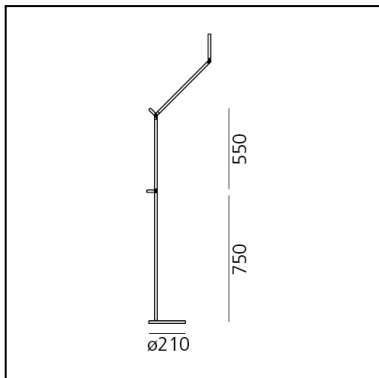

Demetra Reading Floor - 3000K - Body Lamp - White

Naoto Fukasawa

IP 20    Dimmerable: 

LUMINAIRE

- Watt: **8W**
- Delivered lumens output: **385lm**
- CCT: **3000K**
- Efficiency: **54%**
- Efficacy: **48.08lm/W**
- CRI: **90**
- Dimmer Typology: **Microswitch Dimmer**

Notes

Microswitch dimmer.
Code related only to the body lamp, to be completed with the base/support.

DESCRIPTION

Materials: painted die-cast aluminium body lamp; arms in painted aluminium; inoxsteel base with painted cover. Demetra MD: this model features a Motion Detector option detecting moving objects and people and turning the light on or off accordingly.

PRODUCT CODE: 1734020A

FEATURES

- Article Code: **1734020A**
- Colour: **White**
- Installation: **Floor**
- Material: **Aluminium, technopolymer, steel**
- Series: **Design Collection**
- design by: **Naoto Fukasawa**

DIMENSIONS

- Length: **cm 65**
- Height: **cm 155**
- Diameter: **cm 21**
- Impact Resistance: **N.D.**
- Glow Wire Test: **650°**

SOURCES INCLUDED

- Category: **Led**
- Number: **1**
- Watt: **6W**
- Delivered lumens output: **726lm**
- Color temperature (K): **3000K**
- CRI: **90**
- Color Tolerance: **MacAdam 2SDCM**
- Efficacy: **120lm/W**
- Service Life: **50000-L70**