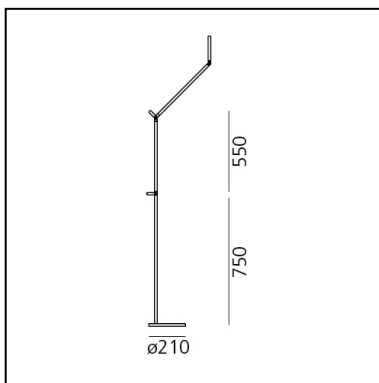

Demetra Reading Floor - Movement Detector - 3000K - Body Lamp - Opaque Black

Naoto Fukasawa

IP20     Dimmerable: 

LUMINAIRE

- Watt: **8W**
- Delivered lumens output: **385lm**
- CCT: **3000K**
- Efficiency: **54%**
- Efficacy: **48.08lm/W**
- CRI: **90**
- Dimmer Typology: **Microswitch Dimmer**

Notes

Microswitch dimmer.
Code related only to the body lamp, to be completed with the base/support.

DESCRIPTION

Materials: painted die-cast aluminium body lamp; arms in painted aluminium; inoxsteel base with painted cover. Demetra MD: this model features a Motion Detector option detecting moving objects and people and turning the light on or off accordingly.

PRODUCT CODE: 1735050A

FEATURES

- Article Code: **1735050A**
- Colour: **Opaque Black**
- Installation: **Floor**
- Material: **Aluminium, technopolymer, steel**
- Series: **Design Collection**
- design by: **Naoto Fukasawa**

DIMENSIONS

- Length: **cm 65**
- Height: **cm 155**
- Diameter: **cm 21**
- Impact Resistance: **N.D.**
- Glow Wire Test: **650°**

SOURCES INCLUDED

- Category: **Led**
- Number: **1**
- Watt: **6W**
- Delivered lumens output: **726lm**
- Color temperature (K): **3000K**
- CRI: **90**
- Color Tolerance: **MacAdam 2SDCM**
- Efficacy: **120lm/W**
- Service Life: **50000-L70**