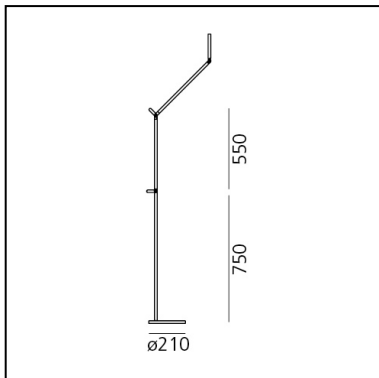

Demetra Reading Floor - Movement Detector - 3000K - Body Lamp - White

Naoto Fukasawa

IP20     Dimmerable: 

LUMINAIRE

- Watt: **8W**
- Delivered lumens output: **385lm**
- CCT: **3000K**
- Efficiency: **54%**
- Efficacy: **48.08lm/W**
- CRI: **90**
- Dimmer Typology: **Microswitch Dimmer**

Notes

Microswitch dimmer.
Code related only to the body lamp, to be completed with the base/support.

DESCRIPTION

Materials: painted die-cast aluminium body lamp; arms in painted aluminium; inoxsteel base with painted cover. Demetra MD: this model features a Motion Detector option detecting moving objects and people and turning the light on or off accordingly.

PRODUCT CODE: 1735020A

FEATURES

- Article Code: **1735020A**
- Colour: **White**
- Installation: **Floor**
- Material: **Aluminium, technopolymer, steel**
- Series: **Design Collection**
- design by: **Naoto Fukasawa**

DIMENSIONS

- Length: **cm 65**
- Height: **cm 155**
- Diameter: **cm 21**
- Impact Resistance: **N.D.**
- Glow Wire Test: **650°**

SOURCES INCLUDED

- Category: **Led**
- Number: **1**
- Watt: **6W**
- Delivered lumens output: **726lm**
- Color temperature (K): **3000K**
- CRI: **90**
- Color Tolerance: **MacAdam 2SDCM**
- Efficacy: **120lm/W**
- Service Life: **50000-L70**