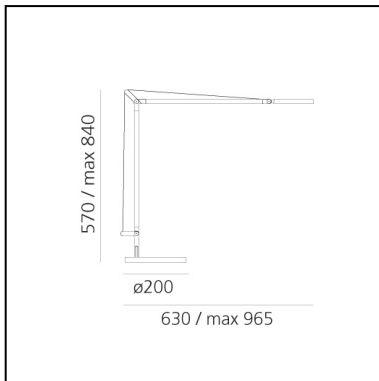

Demetra Table - 2700K - Body Lamp - Opaque Black

Naoto Fukasawa

IP20     Dimmerable: 

LUMINAIRE

- Watt: **8W**
- Voltage: **100-240V**
- Delivered lumen output: **360lm**
- CCT: **2700K**
- Efficiency: **54%**
- Efficacy: **45.00lm/W**
- CRI: **90**
- Dimmer Typology: **Microswitch Dimmer**

FEATURES

- Product Code: **1734W50A**
- Colour: **Opaque Black**
- Installation: **Table**
- Material: **aluminium, technopolymer, steel**
- Series: **Design Collection**
- Area contract: **Hospitality, Residential**
- Emission: **Direct and adjustable light**
- design by: **Naoto Fukasawa**

DIMENSIONS

- Length: **630 mm**
- Width: **200 mm**
- Height: **350 mm**
- Base Diameter: **200 mm**
- Max Extension Height: **840 mm**
- Max Extension Length: **965 mm**
- Impact Resistance: **N.D.**
- Glow Wire Test: **750°**