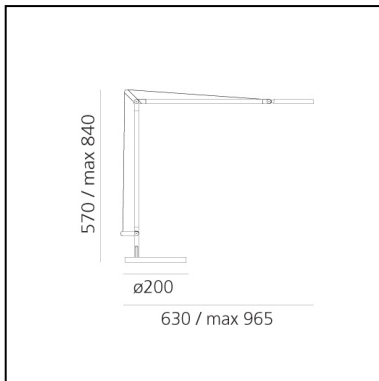

Demetra Table - 2700K - Body Lamp - White

Naoto Fukasawa

IP20      Dimmerable: 

LUMINAIRE

- Watt: **8W**
- Voltage: **100-240V**
- Delivered lumen output: **360lm**
- CCT: **2700K**
- Efficiency: **54%**
- Efficacy: **45.00lm/W**
- CRI: **90**
- Dimmer Typology: **Microswitch Dimmer**

FEATURES

- Product Code: **1734W20A**
- Colour: **White**
- Installation: **Table**
- Material: **aluminium, technopolymer, steel**
- Series: **Design Collection**
- Area contract: **Hospitality, Residential**
- Emission: **Direct and adjustable light**
- design by: **Naoto Fukasawa**

DIMENSIONS

- Length: **630 mm**
- Width: **200 mm**
- Height: **350 mm**
- Base Diameter: **200 mm**
- Max Extension Height: **840 mm**
- Max Extension Length: **965 mm**
- Impact Resistance: **N.D.**
- Glow Wire Test: **750°**