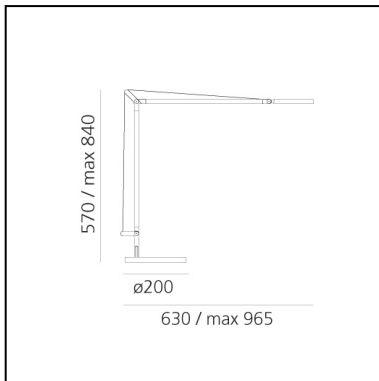

Demetra Table - 3000K - Body Lamp - Anthracite Grey

Naoto Fukasawa

IP20      Dimmerable: +0-

LUMINAIRE

- Watt: **8W**
- Voltage: **100-240V**
- Delivered lumen output: **385lm**
- CCT: **3000K**
- Efficiency: **54%**
- Efficacy: **48.08lm/W**
- CRI: **90**
- Dimmer Typology: **Microswitch Dimmer**

FEATURES

- Product Code: **1734010A**
- Colour: **Grey anthracite**
- Installation: **Table**
- Material: **aluminium, technopolymer, steel**
- Series: **Design Collection**
- Area contract: **Hospitality, Residential**
- Emission: **Direct and adjustable light**
- design by: **Naoto Fukasawa**

DIMENSIONS

- Length: **630 mm**
- Width: **200 mm**
- Height: **350 mm**
- Base Diameter: **200 mm**
- Max Extension Height: **840 mm**
- Max Extension Length: **965 mm**
- Impact Resistance: **N.D.**
- Glow Wire Test: **750°**