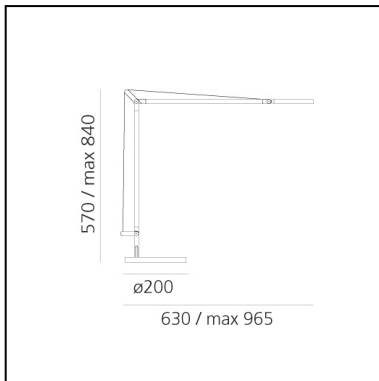

Demetra Table - 3000K - Body Lamp - Opaque Black

Naoto Fukasawa

IP20      Dimmerable: +0-

LUMINAIRE

- Watt: **8W**
- Voltage: **100-240V**
- Delivered lumen output: **385lm**
- CCT: **3000K**
- Efficiency: **54%**
- Efficacy: **48.08lm/W**
- CRI: **90**
- Dimmer Typology: **Microswitch Dimmer**

FEATURES

- Product Code: **1734050A**
- Colour: **Opaque Black**
- Installation: **Table**
- Material: **aluminium, technopolymer, steel**
- Series: **Design Collection**
- Area contract: **Hospitality, Residential**
- Emission: **Direct and adjustable light**
- design by: **Naoto Fukasawa**

DIMENSIONS

- Length: **630 mm**
- Width: **200 mm**
- Height: **350 mm**
- Base Diameter: **200 mm**
- Max Extension Height: **840 mm**
- Max Extension Length: **965 mm**
- Impact Resistance: **N.D.**
- Glow Wire Test: **750°**