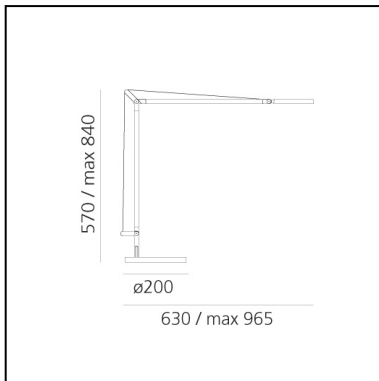

Demetra Table - 3000K - Body Lamp - White

Naoto Fukasawa

IP20      Dimmerable: +0-

LUMINAIRE

- Watt: **8W**
- Voltage: **100-240V**
- Delivered lumen output: **385lm**
- CCT: **3000K**
- Efficiency: **54%**
- Efficacy: **48.08lm/W**
- CRI: **90**
- Dimmer Typology: **Microswitch Dimmer**

FEATURES

- Product Code: **1734020A**
- Colour: **White**
- Installation: **Table**
- Material: **aluminium, technopolymer, steel**
- Series: **Design Collection**
- Area contract: **Hospitality, Residential**
- Emission: **Direct and adjustable light**
- design by: **Naoto Fukasawa**

DIMENSIONS

- Length: **630 mm**
- Width: **200 mm**
- Height: **570 mm**
- Base Diameter: **200 mm**
- Max Extension Height: **840 mm**
- Max Extension Length: **965 mm**
- Glow Wire Test: **750°**

SOURCES INCLUDED