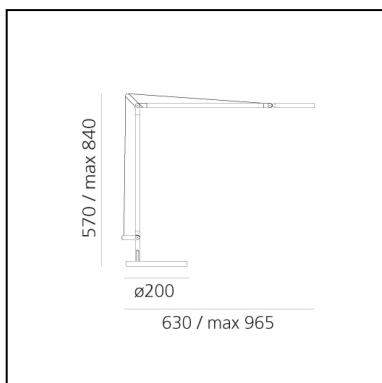

Demetra Table - Movement Detector - 3000K - Body Lamp - Anthracite Grey

Naoto Fukasawa

IP20       Dimmerable: 

LUMINAIRE

- Watt: **8W**
- Voltage: **100-240V**
- Delivered lumen output: **385lm**
- CCT: **3000K**
- Efficiency: **54%**
- Efficacy: **48.08lm/W**
- CRI: **90**
- Dimmer Typology: **Microswitch Dimmer**

FEATURES

- Product Code: **1735010A**
- Colour: **Grey anthracite**
- Installation: **Table**
- Material: **aluminium, technopolymer, steel**
- Series: **Design Collection**
- Area contract: **Hospitality, Residential**
- Emission: **Direct and adjustable light**
- design by: **Naoto Fukasawa**

DIMENSIONS

- Length: **630 mm**
- Width: **200 mm**
- Height: **350 mm**
- Base Diameter: **200 mm**
- Max Extension Height: **840 mm**
- Max Extension Length: **965 mm**
- Impact Resistance: **N.D.**
- Glow Wire Test: **750°**