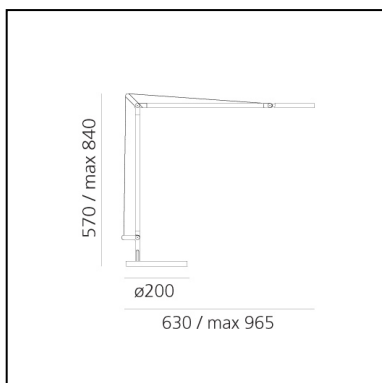

Demetra Table - Movement Detector - 3000K - Body Lamp - Opaque Black

Naoto Fukasawa

IP20      Dimmerable: +0-

LUMINAIRE

- Watt: **8W**
- Voltage: **100-240V**
- Delivered lumen output: **385lm**
- CCT: **3000K**
- Efficiency: **54%**
- Efficacy: **48.08lm/W**
- CRI: **90**
- Dimmer Typology: **Microswitch Dimmer**

FEATURES

- Product Code: **1735050A**
- Colour: **Opaque Black**
- Installation: **Table**
- Material: **aluminium, technopolymer, steel**
- Series: **Design Collection**
- Area contract: **Hospitality, Residential**
- Emission: **Direct and adjustable light**
- design by: **Naoto Fukasawa**

DIMENSIONS

- Length: **630 mm**
- Width: **200 mm**
- Height: **350 mm**
- Base Diameter: **200 mm**
- Max Extension Height: **840 mm**
- Max Extension Length: **965 mm**
- Impact Resistance: **N.D.**
- Glow Wire Test: **750°**