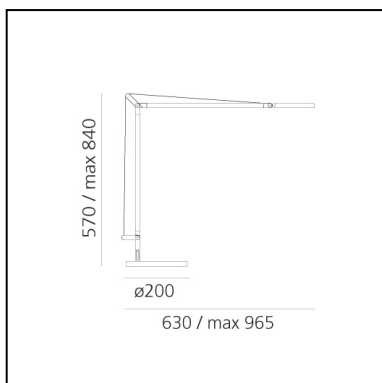

LUMINAIRE

- Watt: **8W**
- Voltage: **100-240V**
- Delivered lumen output: **385lm**
- CCT: **3000K**
- Efficiency: **54%**
- Efficacy: **48.08lm/W**
- CRI: **90**
- Dimmer Typology: **Microswitch Dimmer**

Notes

Microswitch dimmer.
Code related only to the body lamp, to be completed with the base/support.

DESCRIPTION

Demetra is essential, functional and timeless. In keeping with Naoto Fukasawa's "Without Thought" approach, it is "natural" like a spontaneous expression of the harmonious relationship between the user, the object and the environment. Perfect for reading, its light can set different moods and follow the flow of our activities, at home or work, thanks also to the possibility of incorporating a motion sensor which manages the device lighting according to the proximity of the user.

FEATURES

- Product Code: **1735020A**
- Colour: **White**
- Installation: **Table**
- Material: **aluminium, technopolymer, steel**
- Series: **Design Collection**
- Area contract: **Hospitality, Residential**
- Emission: **Direct and adjustable light**
- design by: **Naoto Fukasawa**

DIMENSIONS

- Length: **630 mm**
- Width: **200 mm**
- Height: **350 mm**
- Base Diameter: **200 mm**
- Max Extension Height: **840 mm**
- Max Extension Length: **965 mm**
- Impact Resistance: **N.D.**
- Glow Wire Test: **750°**

SOURCES INCLUDED