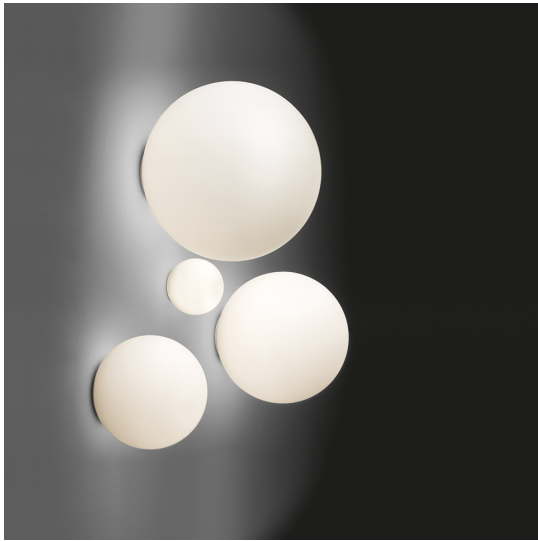

Dioscuri wall/ceiling 35

Michele De Lucchi

IP65      Dimmerable: 

LUMINAIRE

- Watt: **105W**
- Voltage: **220V-240V**
- Delivered lumens output: **1694lm**
- CCT: **2800K**
- Efficiency: **89%**
- Efficacy: **16.13lm/W**
- CRI: **100**

Notes

Lamp not included. The IP 65 degree of protection makes it also suitable for outdoor application.

DESCRIPTION

Materials: Thermoplastic resin ceiling support; acid-etched blown glass diffuser. IP65 rating makes it suitable also for outdoor use. (Only for 25, 35, 42 versions).

PRODUCT CODE: 0116010A

FEATURES

- Article Code: **0116010A**
- Colour: **White**
- Installation: **CeilingWall**
- Material: **Blown glass, polycarbonate**
- Series: **Design Collection, Architectural Outdoor**
- Area contract: **Hospitality, null, Residential**
- Emission: **Diffused**
- design by: **Michele De Lucchi**