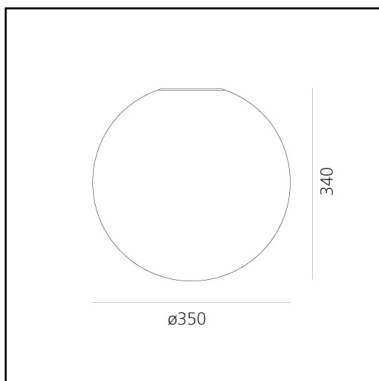

Dioscuri wall/ceiling 35

Michele De Lucchi

IP65      Dimmerable: 

LUMINAIRE

- Watt: **105W**
- Voltage: **220V-240V**
- Delivered lumens output: **1694lm**
- CCT: **2800K**
- Efficiency: **89%**
- Efficacy: **16.13lm/W**
- CRI: **100**

Notes

Lamp not included. The IP 65 degree of protection makes it also suitable for outdoor application.

DESCRIPTION

Materials: Thermoplastic resin ceiling support; acid-etched blown glass diffuser. IP65 rating makes it suitable also for outdoor use. (Only for 25, 35, 42 versions).

PRODUCT CODE: 0116010A

FEATURES

- Article Code: **0116010A**
- Colour: **White**
- Installation: **CeilingWall**
- Material: **Blown glass, polycarbonate**
- Series: **Design Collection, Architectural Outdoor**
- Area contract: **Hospitality, null, Residential**
- Emission: **Diffused**
- design by: **Michele De Lucchi**

DIMENSIONS

- Height: **cm 34**
- Diameter: **cm 35**
- Impact Resistance: **N.D.**
- Glow Wire Test: **850°**

NOT INCLUDED SOURCES

- Category: **HALO**
- Number: **1**
- Lbs: **G95**
- Watt: **150W**
- Socket: **E27**
- Color temperature (K): **2900K**
- Class: **A**