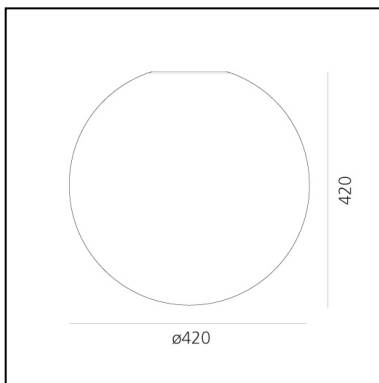

## LUMINAIRE

- Watt: **105W**
- Voltage: **220V-240V**
- Delivered lumens output: **1694lm**
- CCT: **2800K**
- Efficiency: **89%**
- Efficacy: **16.13lm/W**
- CRI: **100**

## DIMENSIONS

- Height: **cm 42**
- Diameter: **cm 42**
- Impact Resistance: **N.D.**
- Glow Wire Test: **850°**