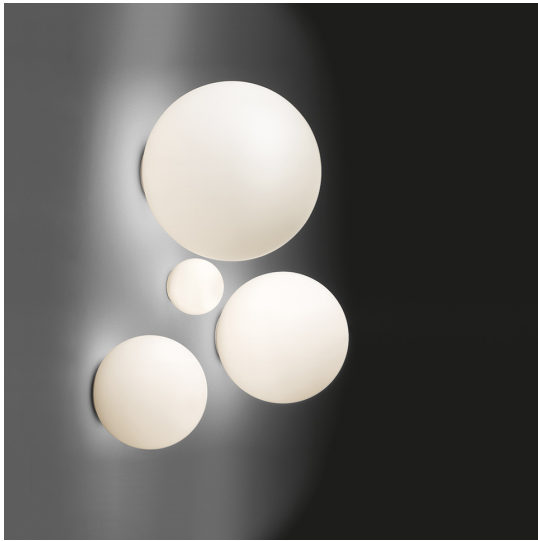

# Dioscuri wall/ceiling 42

Michele De Lucchi

IP65     Dimmerable: 

## DESCRIPTION

Materials: Thermoplastic resin ceiling support; acid-etched blown glass diffuser. IP65 rating makes it suitable also for outdoor use. (Only for 25, 35, 42 versions).

**PRODUCT CODE: 0117010A**

## FEATURES

- Article Code: **0117010A**
- Colour: **White**
- Installation: **CeilingWall**
- Material: **Blown glass, polycarbonate**
- Series: **Design Collection, Architectural Outdoor**
- Area contract: **Hospitality, null, Residential**
- Emission: **Diffused**
- design by: **Michele De Lucchi**