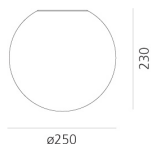

Dioscuri wall/ceiling 25

Michele De Lucchi

IP65      Dimmerable: 

LUMINAIRE

- Watt: **70W**
- Voltage: **220V-240V**
- Delivered lumens output: **1070lm**
- CCT: **2800K**
- Efficiency: **89%**
- Efficacy: **15.28lm/W**
- CRI: **100**

Notes

Lamp not included. The IP 65 degree of protection makes it also suitable for outdoor application.

DESCRIPTION

Materials: Thermoplastic resin ceiling support; acid-etched blown glass diffuser. IP65 rating makes it suitable also for outdoor use. (Only for 25, 35, 42 versions).

PRODUCT CODE: 0112010A

FEATURES

- Article Code: **0112010A**
- Colour: **White**
- Installation: **WallCeiling**
- Material: **Blown glass, polycarbonate**
- Series: **Design Collection, Architectural Outdoor**
- Area contract: **Hospitality, null, Residential**
- Emission: **Diffused**
- design by: **Michele De Lucchi**

DIMENSIONS

- Height: **cm 23**
- Diameter: **cm 25**
- Impact Resistance: **N.D.**
- Glow Wire Test: **850°**

NOT INCLUDED SOURCES

- Category: **HALO**
- Number: **1**
- Lbs: **A60**
- Watt: **77W**
- Socket: **E27**
- Color Rendering: **1a**
- Color temperature (K): **2900K**
- Duration (h): **1000h**