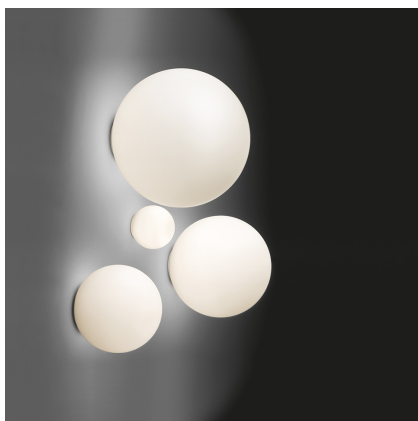

Dioscuri wall/ceiling 25

Michele De Lucchi

IP65      Dimmerable: 

LUMINAIRE

- Watt: **70W**
- Voltage: **220V-240V**
- Delivered lumens output: **1070lm**
- CCT: **2800K**
- Efficiency: **89%**
- Efficacy: **15.28lm/W**
- CRI: **100**

Notes

Lamp not included. The IP 65 degree of protection makes it also suitable for outdoor application.

DESCRIPTION

Materials: Thermoplastic resin ceiling support; acid-etched blown glass diffuser. IP65 rating makes it suitable also for outdoor use. (Only for 25, 35, 42 versions).

PRODUCT CODE: 0112010A

FEATURES

- Article Code: **0112010A**
- Colour: **White**
- Installation: **WallCeiling**
- Material: **Blown glass, polycarbonate**
- Series: **Design Collection, Architectural Outdoor**
- Area contract: **Hospitality, null, Residential**
- Emission: **Diffused**
- design by: **Michele De Lucchi**