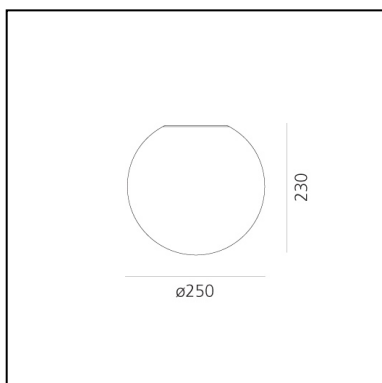

Dioscuri wall/ceiling 25

Michele De Lucchi

IP65       Dimmerable: 

LUMINAIRE

- Watt: **70W**
- Voltage: **220V-240V**
- Delivered lumens output: **1070lm**
- CCT: **2800K**
- Efficiency: **89%**
- Efficacy: **15.28lm/W**
- CRI: **100**

Notes

Lamp not included. The IP 65 degree of protection makes it also suitable for outdoor application.

DESCRIPTION

Materials: Thermoplastic resin ceiling support; acid-etched blown glass diffuser. IP65 rating makes it suitable also for outdoor use. (Only for 25, 35, 42 versions).

PRODUCT CODE: 0112010A

FEATURES

- Article Code: **0112010A**
- Colour: **White**
- Installation: **WallCeiling**
- Material: **Blown glass, polycarbonate**
- Series: **Design Collection, Architectural Outdoor**
- Area contract: **Hospitality, null, Residential**
- Emission: **Diffused**
- design by: **Michele De Lucchi**

DIMENSIONS

- Height: **cm 23**
- Diameter: **cm 25**
- Impact Resistance: **N.D.**
- Glow Wire Test: **850°**

NOT INCLUDED SOURCES

- Category: **HALO**
- Number: **1**
- Lbs: **A60**
- Watt: **77W**
- Socket: **E27**
- Color Rendering: **1a**
- Color temperature (K): **2900K**
- Duration (h): **1000h**