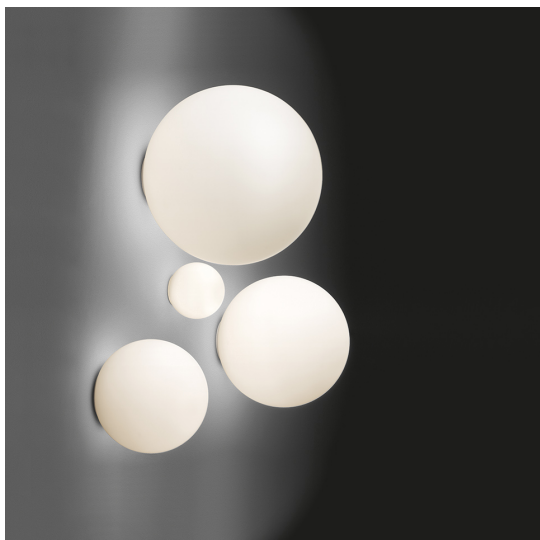

Dioscuri wall/ceiling 25

Michele De Lucchi

IP65       Dimmerable: 

LUMINAIRE

- Watt: **70W**
- Voltage: **220V-240V**
- Delivered lumens output: **1070lm**
- CCT: **2800K**
- Efficiency: **89%**
- Efficacy: **15.28lm/W**
- CRI: **100**

Notes

Lamp not included. The IP 65 degree of protection makes it also suitable for outdoor application.

DESCRIPTION

Materials: Thermoplastic resin ceiling support; acid-etched blown glass diffuser. IP65 rating makes it suitable also for outdoor use. (Only for 25, 35, 42 versions).

PRODUCT CODE: 0112010A

FEATURES

- Article Code: **0112010A**
- Colour: **White**
- Installation: **WallCeiling**
- Material: **Blown glass, polycarbonate**
- Series: **Design Collection, Architectural Outdoor**
- Area contract: **Hospitality, null, Residential**
- Emission: **Diffused**
- design by: **Michele De Lucchi**

DIMENSIONS

- Height: **cm 23**
- Diameter: **cm 25**
- Impact Resistance: **N.D.**
- Glow Wire Test: **850°**

NOT INCLUDED SOURCES

- Category: **HALO**
- Number: **1**
- Lbs: **A60**
- Watt: **77W**
- Socket: **E27**
- Color Rendering: **1a**
- Color temperature (K): **2900K**
- Duration (h): **1000h**