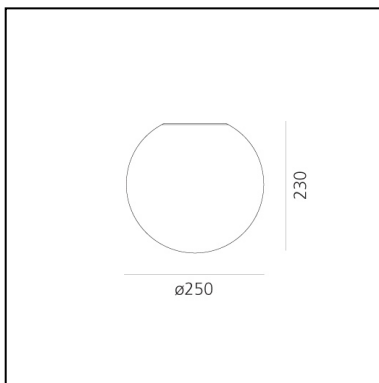

LUMINAIRE

- Watt: **70W**
- Tension: **220V-240V**
- Flux Lumineux (lm): **1070lm**
- CCT: **2800K**
- Efficiency: **89%**
- Efficacy: **15.28lm/W**
- CRI: **100**

DESCRIPTION

Materials: Thermoplastic resin ceiling support; acid-etched blown glass diffuser. IP65 rating makes it suitable also for outdoor use. (Only for 25, 35, 42 versions).

CODE PRODUIT: 0112010A

CARACTÉRISTIQUES

- Code Article : **0112010A**
- Couleur: **Blanc**
- Installation: **AppliquePlafonnier**
- Matériaux: **Blown glass, polycarbonate**
- Séries: **Design Collection, Architectural Outdoor**
- Type de projet: **Hospitalité, null, Résidentiels**
- Emission: **Diffuse**
- dessiné par: **Michele De Lucchi**

DIMENSIONS

- Hauteur: **cm 23**
- Diamètre: **cm 25**
- Résistance à l'impact: **N.D.**
- Test au fil incandescent: **850°**

SOURCE NON INCLUSE

- Catégorie: **HALO**
- Nombre: **1**
- Lbs: **A60**
- Watt: **77W**
- Culot: **E27**
- Rendu des couleurs: **1a**
- Température de Couleur (K): **2900K**
- Durée de vie (h): **1000h**

SOURCES ALTERNATIVES