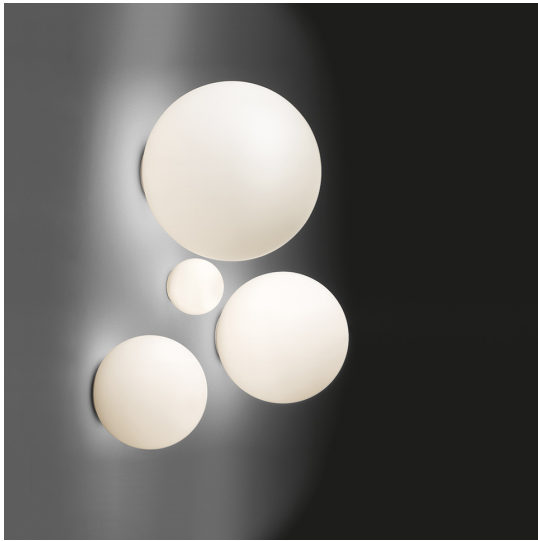

# Dioscuri wall/ceiling 25

Michele De Lucchi

IP65       Dimmable: 

## DESCRIPTION

Materials: Thermoplastic resin ceiling support; acid-etched blown glass diffuser. IP65 rating makes it suitable also for outdoor use. (Only for 25, 35, 42 versions).

**CODE PRODUIT: 0112010A**