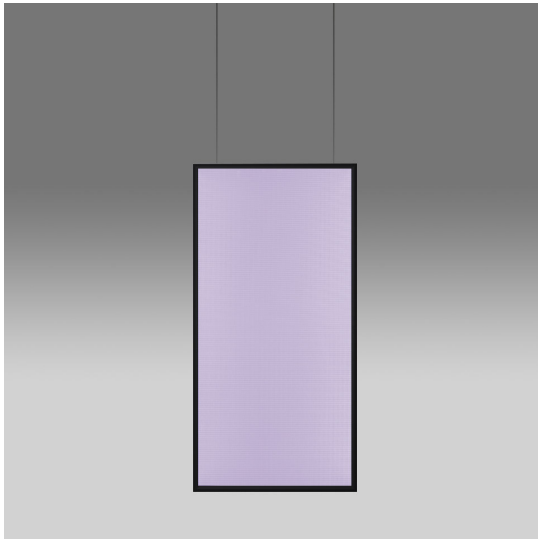

# Discovery Space Rectangular - White Violet Integralis - Bronze - App Compatible

Ernesto Gismondi

IP20  Dimmerable: 

### DAY MODE

- Watt: **63W**
- Voltage: **220-240V**
- Delivered lumens output: **2778lm**
- Radiant Flux: **1686mW (380-450nm)**
- $\lambda$  peak: **405nm**
- CCT: **3500K**
- Efficacy: **44lm/W**
- CRI: **80**
- Dimmable Typology: **APP**

## DESCRIPTION

Discovery is an unobtrusive, utterly absent and immaterial element. Its volume is only perceived when switched on, thanks to the light that outlines the central emitting surface. The result is a uniform light, ideal for working environments. The company's great optoelectronic skills, combined with a thorough culture of design and with technological know-how, produces a perfectly all-purpose and surprising solution, which translates innovation into emotional perception. In the version WHITE-VIOLET INTEGRALIS, Artemide App compatible, Discovery is designed in two operating modes: Day, with white light performance for a microbial growth control, and Night, with a violet light emission for a faster reduction of the bacterial load, in particular for photosensitive pathogenic bacteria.

## DIMENSIONS

- Length: **cm 75**
- Width: **cm 1.7**
- Height: **cm 150**