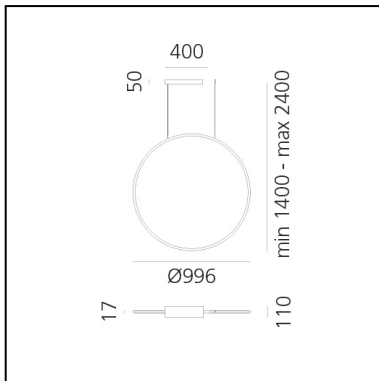

Discovery Vertical 100 - Satinized aluminium - RGBW - App Compatible

Ernesto Gismondi

IP20    Dimmerable: 

LUMINAIRE

- Watt: **59W**
- Delivered lumen output: **3308lm**
- Efficiency: **68%**
- Efficacy: **56.07lm/W**
- Dimmable Typology: **APP**

DIMENSIONS

- Width: **17 mm**
- Diameter: **996 mm**
- Base Length: **400 mm**
- Max Height from ceiling: **2400 mm**

Accessories

Device for switching and controlling Artemide App products. Max N.3 inputs for external push buttons. Max 1m distance. Mains power supply required. To be installed inside flush mounting boxes or junction boxes. DV1080APP