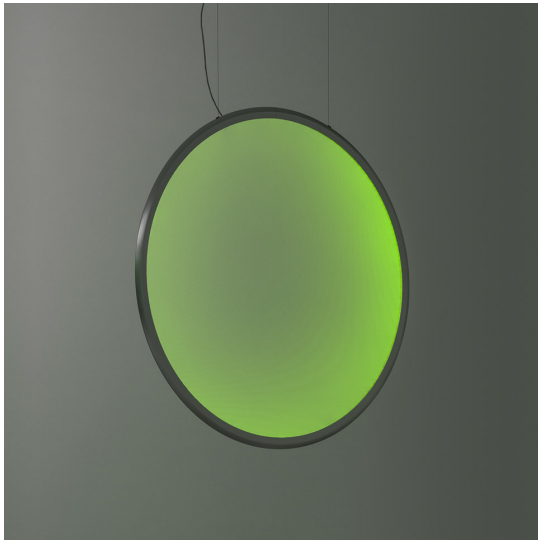

Discovery Vertical 100 - Satinized aluminium - RGBW - App Compatible

Ernesto Gismondi

IP20    Dimmerable: 

LUMINAIRE

- Watt: **59W**
- Delivered lumen output: **3308lm**
- Efficiency: **68%**
- Efficacy: **56.07lm/W**
- Dimmable Typology: **APP**

Notes

Respects the UGR workplace standards in any position in which it is installed.
The APP driver can not be controlled by DALI dimming system and viceversa.

DESCRIPTION

Discovery is an unobtrusive, utterly absent and immaterial element. Its volume is only perceived when switched on, thanks to the light that outlines the central emitting surface. The result is a uniform light, ideal for working environments. The company's great optoelectronic skills, combined with a thorough culture of design and with technological know-how, produces a perfectly all-purpose and surprising solution, which translates innovation into emotional perception.

FEATURES

- Product Code: **1993310APP**
- Colour: **Satinized aluminium**
- Installation: **Suspension**
- Material: **Technopolymer, aluminium**
- Series: **Design Collection**
- Environment: **Indoor**
- design by: **Ernesto Gismondi**

DIMENSIONS

- Width: **17 mm**
- Diameter: **996 mm**
- Base Length: **400 mm**
- Max Height from ceiling: **2400 mm**

Accessories

Device for switching and controlling Artemide App products. Max N.3 inputs for external push buttons. Max 1m distance. Mains power supply required. To be installed inside flush mounting boxes or junction boxes. DV1080APP