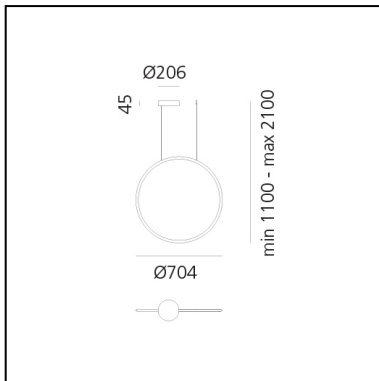

## LUMINAIRE

- Watt: **40W**
- Delivered lumen output: **2857lm**
- CCT: **3000K**
- Efficiency: **55%**
- Efficacy: **71.44lm/W**
- CRI: **90**
- Dimmable Typology: **Push & APP**

## DIMENSIONS

- Width: **17 mm**
- Diameter: **704 mm**
- Base Diameter: **206 mm**
- Max Height from ceiling: **2100 mm**

## SOURCES INCLUDED

- Category: **Led**
- Number: **1**
- Watt: **35W**
- Delivered lumen output: **5162lm**
- Color temperature (K): **3000K**
- CRI: **90**
- Color Tolerance: **MacAdam 3SDCM**
- Service Life: **L90(6K) 50000h**