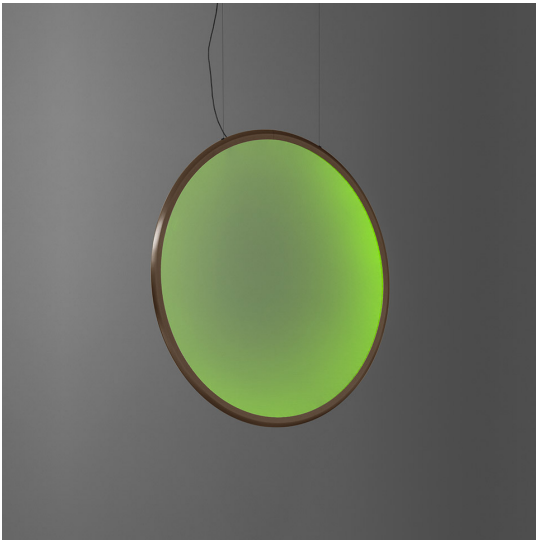

Discovery Vertical 70 - Bronze - RGBW - App Compatible

Ernesto Gismondi

IP20    Dimmerable: 

LUMINAIRE

- Watt: **42W**
- Delivered lumen output: **2471lm**
- Efficiency: **68%**
- Efficacy: **58.83lm/W**
- Dimmable Typology: **APP**

Notes

Respects the UGR workplace standards in any position in which it is installed.
The APP driver can not be controlled by DALI dimming system and viceversa.

DESCRIPTION

Discovery is an unobtrusive, utterly absent and immaterial element. Its volume is only perceived when switched on, thanks to the light that outlines the central emitting surface. The result is a uniform light, ideal for working environments. The company's great optoelectronic skills, combined with a thorough culture of design and with technological know-how, produces a perfectly all-purpose and surprising solution, which translates innovation into emotional perception.

FEATURES

- Product Code: **1992360APP**
- Colour: **Bronze**
- Installation: **Suspension**
- Material: **Technopolymer, aluminium**
- Series: **Design Collection**
- Environment: **Indoor**
- design by: **Ernesto Gismondi**

DIMENSIONS

- Width: **17 mm**
- Diameter: **704 mm**
- Base Length: **400 mm**
- Max Height from ceiling: **2100 mm**

Accessories

Device for switching and controlling Artemide App products. Max N.3 inputs for external push buttons. Max 1m distance. Mains power supply required. To be installed inside flush mounting boxes or junction boxes. DV1080APP