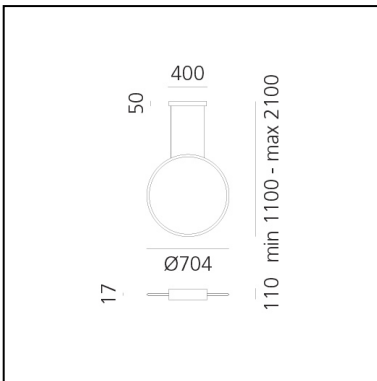

Discovery Vertical 70 - Bronze - RGBW - App Compatible

Ernesto Gismondi

IP20    Dimmerable: 

LUMINAIRE

- Watt: **42W**
- Delivered lumen output: **2471lm**
- Efficiency: **68%**
- Efficacy: **58.83lm/W**
- Dimmable Typology: **APP**

DIMENSIONS

- Width: **17 mm**
- Diameter: **704 mm**
- Base Length: **400 mm**
- Max Height from ceiling: **2100 mm**

Accessories

Device for switching and controlling Artemide App products. Max N.3 inputs for external push buttons. Max 1m distance. Mains power supply required. To be installed inside flush mounting boxes or junction boxes. DV1080APP