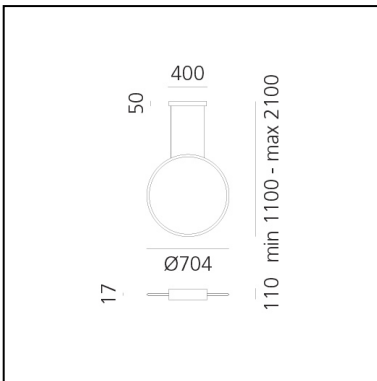

Discovery Vertical 70 - Bronze - TW - App Compatible

Ernesto Gismondi

IP20   **CE TW** Dimmerable: 

LUMINAIRE

- Watt: **50W**
- Delivered lumen output: **Warm 3246 Cold 3343lm**
- CCT: **2700-6500K**
- Efficiency: **60%**
- Efficacy: **66.86lm/W**
- CRI: **80**
- Dimmable Typology: **APP**

DIMENSIONS

- Width: **17 mm**
- Diameter: **704 mm**
- Base Length: **400 mm**
- Max Height from ceiling: **2100 mm**

SOURCES INCLUDED

- Category: **Led TW**
- Number: **1**
- Watt: **49W**
- Color Tolerance: **MacAdam 3SDCM**
- Service Life: **L90 (6K) 50000h**