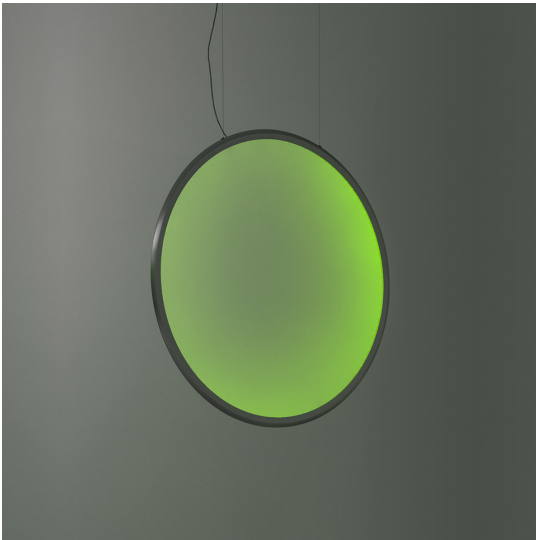

Discovery Vertical 70 - Satinized aluminium - RGBW - App Compatible

Ernesto Gismondi

IP20    Dimmerable: 

LUMINAIRE

- Watt: **42W**
- Delivered lumen output: **2471lm**
- Efficiency: **68%**
- Efficacy: **58.83lm/W**
- Dimmable Typology: **APP**

Notes

Respects the UGR workplace standards in any position in which it is installed.
The APP driver can not be controlled by DALI dimming system and viceversa.

DESCRIPTION

Discovery is an unobtrusive, utterly absent and immaterial element. Its volume is only perceived when switched on, thanks to the light that outlines the central emitting surface. The result is a uniform light, ideal for working environments. The company's great optoelectronic skills, combined with a thorough culture of design and with technological know-how, produces a perfectly all-purpose and surprising solution, which translates innovation into emotional perception.

FEATURES

- Product Code: **1992310APP**
- Colour: **Satinized aluminium**
- Installation: **Suspension**
- Material: **Technopolymer, aluminium**
- Series: **Design Collection**
- Environment: **Indoor**
- design by: **Ernesto Gismondi**

DIMENSIONS

- Width: **17 mm**
- Diameter: **704 mm**
- Base Length: **400 mm**
- Max Height from ceiling: **2100 mm**

Accessories

Device for switching and controlling Artemide App products. Max N.3 inputs for external push buttons. Max 1m distance. Mains power supply required. To be installed inside flush mounting boxes or junction boxes. DV1080APP