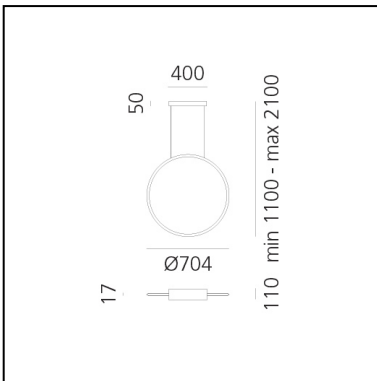

Discovery Vertical 70 - Satinized aluminium - RGBW - App Compatible

Ernesto Gismondi

IP20    Dimmerable: 

LUMINAIRE

- Watt: **42W**
- Delivered lumen output: **2471lm**
- Efficiency: **68%**
- Efficacy: **58.83lm/W**
- Dimmable Typology: **APP**

DIMENSIONS

- Width: **17 mm**
- Diameter: **704 mm**
- Base Length: **400 mm**
- Max Height from ceiling: **2100 mm**

Accessories

Device for switching and controlling Artemide App products. Max N.3 inputs for external push buttons. Max 1m distance. Mains power supply required. To be installed inside flush mounting boxes or junction boxes. DV1080APP