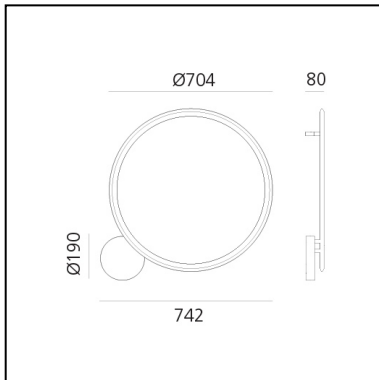

## LUMINAIRE

- Watt: **40W**
- Voltage: **220-240V**
- Delivered lumens output: **2857lm**
- CCT: **3000K**
- Efficiency: **55%**
- Efficacy: **71.44lm/W**
- CRI: **90**
- Dimmable Typology: **Push**

## DIMENSIONS

- Length: **cm 74.2**
- Width: **cm 8**
- Diameter: **cm 70.4**
- Glow Wire Test: **650°**

## SOURCES INCLUDED

- Category: **Led**
- Number: **7**
- Watt: **5.4W**
- Delivered lumens output: **648lm**
- Color temperature (K): **3000K**
- CRI: **90**
- Color Tolerance: **MacAdam 3SDCM**
- Efficacy: **120lm/W**
- Service Life: **50000-L70**