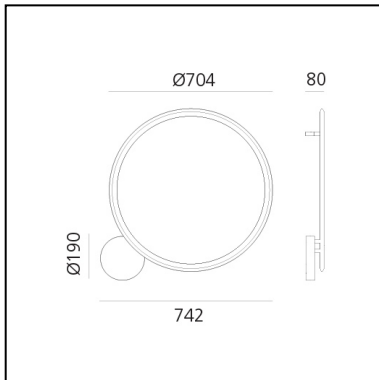

Discovery wall/ceiling - Bronze

Ernesto Gismondi

IP20    Dimmerable: 

LUMINAIRE

- Watt: **40W**
- Voltage: **220-240V**
- Delivered lumens output: **2857lm**
- CCT: **3000K**
- Efficiency: **55%**
- Efficacy: **71.44lm/W**
- CRI: **90**
- Dimmable Typology: **Push**

PRODUCT CODE: 1998060A

FEATURES

- Article Code: **1998060A**
- Colour: **Bronze**
- Installation: **CeilingWall**
- Material: **technopolymer, aluminium**
- Series: **Design Collection**
- Environment: **Indoor**
- design by: **Ernesto Gismondi**

DIMENSIONS

- Length: **cm 74.2**
- Width: **cm 8**
- Diameter: **cm 70.4**
- Glow Wire Test: **650°**

SOURCES INCLUDED

- Category: **Led**
- Number: **7**
- Watt: **5.4W**
- Delivered lumens output: **648lm**
- Color temperature (K): **3000K**
- CRI: **90**
- Color Tolerance: **MacAdam 3SDCM**
- Efficacy: **120lm/W**
- Service Life: **50000-L70**