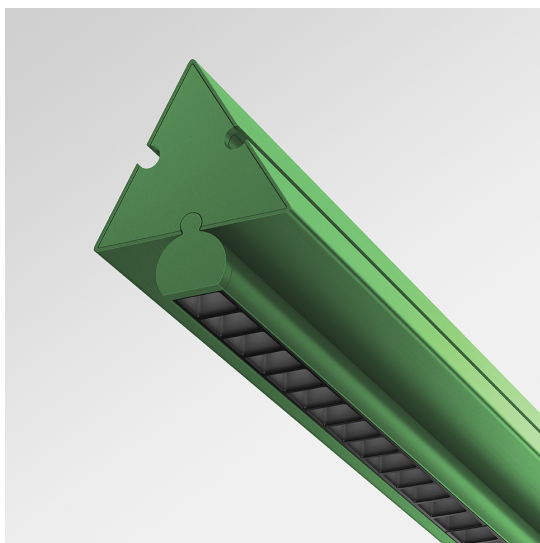

Dreispitz - Suspension Horizontal - 1 Controlled Emission - 120 - Green

Herzog & de Meuron

LUMINAIRE

– Watt: **15W**

DESCRIPTION

* The product is not yet available.

FEATURES

- Product Code: - - -
- Colour: **Green**
- Installation: **Suspension**
- Series: **Architectural Indoor, Novelties**
- design by: **Herzog & de Meuron**

DIMENSIONS

- Length: **1132 mm**
- Width: **85 mm**
- Height: **98 mm**
- Base Diameter: **137 mm**