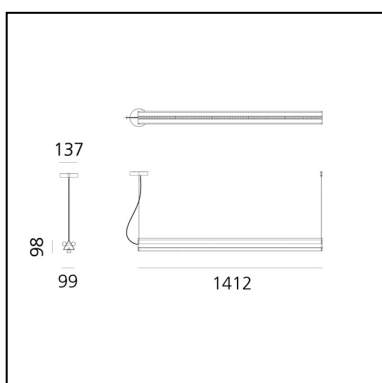

Dreispietz - Suspension Horizontal - 2 Diffused + 1 Controlled Emission - 150 - Black

Herzog & de Meuron

DESCRIPTION

* The product is not yet available.

LUMINAIRE

- Watt: **57W**

FEATURES

- Product Code: - - -
- Colour: **Black**
- Installation: **Suspension**
- Series: **Architectural Indoor, Novelties**
- design by: **Herzog & de Meuron**

DIMENSIONS

- Length: **1412 mm**
- Width: **99 mm**
- Height: **98 mm**
- Base Diameter: **137 mm**