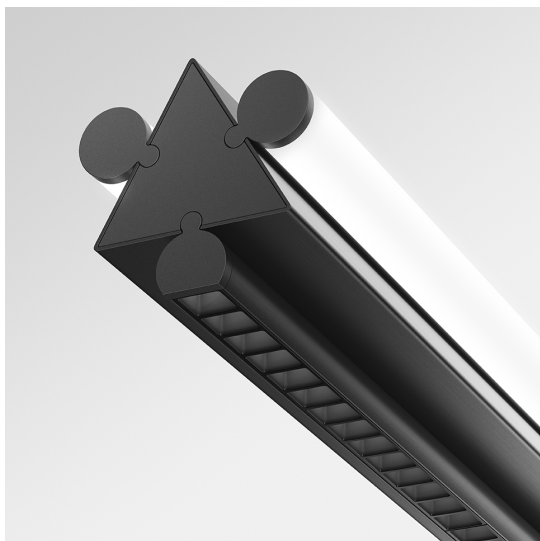

Dreispietz - Suspension Horizontal - 2 Diffused + 1 Controlled Emission - 150 - Black

Herzog & de Meuron

DESCRIPTION

* The product is not yet available.

LUMINAIRE

- Watt: **57W**

FEATURES

- Product Code: - - -
- Colour: **Black**
- Installation: **Suspension**
- Series: **Architectural Indoor, Novelties**
- design by: **Herzog & de Meuron**

DIMENSIONS

- Length: **1412 mm**
- Width: **99 mm**
- Height: **98 mm**
- Base Diameter: **137 mm**