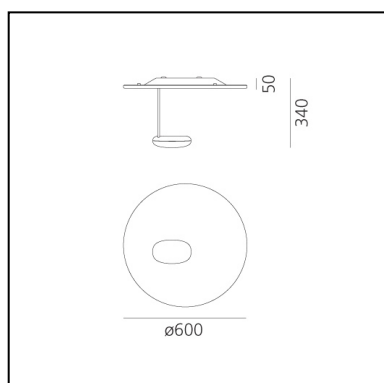

# Droplet Mini Wall/Ceiling LED 2700K

Ross Lovegrove

IP20      Dimmerable: 

## DESCRIPTION

Wall/ceiling lamp, extending the range of Droplet series.  
Materials: die-cast aluminium lighting unit; painted die-cast aluminium reflector.

**PRODUCT CODE: 1471W10A**

## FEATURES

- Article Code: **1471W10A**
- Colour: **Polished chrome / Aluminium**
- Installation: **WallCeiling**
- Material: **Aluminium, steel**
- Series: **Design Collection, Hydro**
- Environment: **Indoor**
- Area contract: **Hospitality**
- Emission: **Indirect**
- design by: **Ross Lovegrove**

## DIMENSIONS

- Height: **cm 34**
- Diameter: **cm 60**
- Impact Resistance: **N/D**
- Glow Wire Test: **960°**