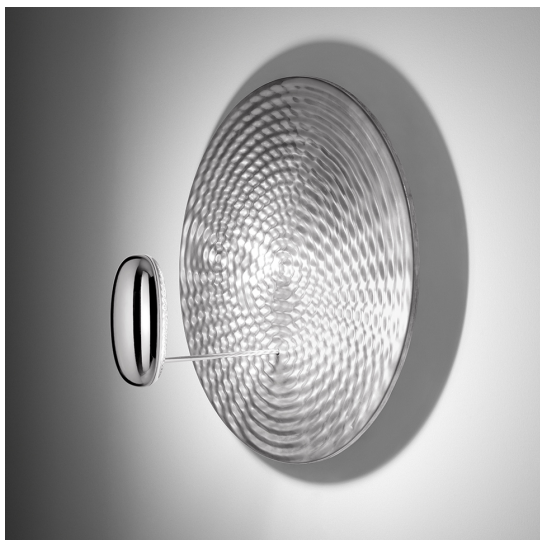

# Droplet Mini Wall/Ceiling LED 2700K

Ross Lovegrove

IP20      Dimmerable: 

## LUMINAIRE

- Watt: **29W**
- Voltage: **220V-240V**
- Delivered lumens output: **1168lm**
- CCT: **2700K**
- Efficiency: **44%**
- Efficacy: **40.28lm/W**
- CRI: **90**
- Dimmable Typology: **Push**

## DESCRIPTION

Wall/ceiling lamp, extending the range of Droplet series.  
Materials: die-cast aluminium lighting unit; painted die-cast aluminium reflector.

**PRODUCT CODE: 1471W10A**

## FEATURES

- Article Code: **1471W10A**
- Colour: **Polished chrome / Aluminium**
- Installation: **WallCeiling**
- Material: **Aluminium, steel**
- Series: **Design Collection, Hydro**
- Environment: **Indoor**
- Area contract: **Hospitality**
- Emission: **Indirect**
- design by: **Ross Lovegrove**