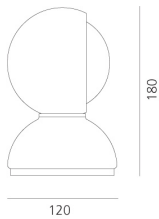

## LUMINAIRE

- Watt: **25W**
- Voltage: **220V-240V**
- Delivered lumens output: **170lm**
- CCT: **2800K**

## DIMENSIONS

- Height: **cm 18**
- Diameter: **cm 12**
- Base Diameter: **cm 12**
- Impact Resistance: **N/D**
- Glow Wire Test: **850°**