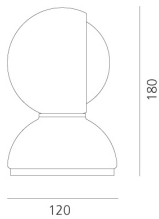

Eclisse White

Vico Magistretti

IP20   EAC  

LUMINAIRE

- Watt: **25W**
- Voltage: **220V-240V**
- Delivered lumens output: **170lm**
- CCT: **2800K**

DESCRIPTION

Eclisse, designed by Vico Magistretti in 1965, won the Compasso d'Oro Award in 1967 and become ambassador of Italian design worldwide. Eclisse is an avant-garde balance between form and function, design and utility. The concept's foundation lies in its functionality of adjusting the intensity of light through its rotating inner shade that "eclipses" the light source. In fact, with a fixed outer shell and a moveable inner shell the lamp can provide direct or diffuse light. A table lamp, it can also be wall mounted. Painted metal body available in white, red or orange with an on/off switch. Eclisse in part of the permanent collection of the most important design Museums, amongst many the MoMa in New York and the Triennale Design Museum in Milan.

PRODUCT CODE: 0028010A

FEATURES

- Article Code: **0028010A**
- Colour: **White**
- Installation: **Table**
- Material: **steel, technopolymer**
- Series: **Design Collection, Modern Classic**
- Environment: **Indoor**
- Area contract: **Residential**
- Emission: **Diffused And Direct**
- design by: **Vico Magistretti**

DIMENSIONS

- Height: **cm 18**
- Diameter: **cm 12**
- Base Diameter: **cm 12**
- Impact Resistance: **N/D**
- Glow Wire Test: **850°**

NOT INCLUDED SOURCES

- Category: **HALO**
- Number: **1**
- Watt: **25W**
- Socket: **E14**
- Class: **A**