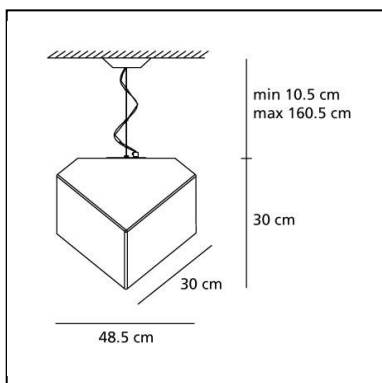

LUMINAIRE

- Watt: **23W**
- Voltage: **220V-240V**
- Delivered lumens output: **1061lm**
- CCT: **4000K**
- Efficiency: **71%**
- Efficacy: **46.13lm/W**
- CRI: **0**

DESCRIPTION

With thermoplastic diffuser: whiteAbility to mount LED light source E27 (LED light source not included).

PRODUCT CODE: 1294010A

FEATURES

- Article Code: **1294010A**
- Colour: **White**
- Installation: **Suspension**
- Material: **Technopolymer**
- Series: **Design Collection**
- Environment: **Indoor**
- Area contract: **Hospitality, Residential**
- Emission: **Diffused**
- design by: **Alessandro Mendini**

DIMENSIONS

- Width: **cm 48.5**
- Height: **cm 30**
- Max Height from ceiling: **cm 160**
- Glow Wire Test: **750°C**

NOT INCLUDED SOURCES

- Category: **FLUO**
- Number: **1**
- Lbs: **Tc-tse**
- Watt: **23W**
- Socket: **E27**
- Color Rendering: **1b**
- Color temperature (K): **2700K**

ALTERNATIVE SOURCES