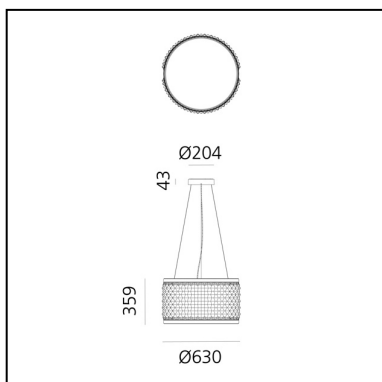

Eggboard Circle - 63 - Direct - 3000K - Green

Progetto CMR - Giacobone & Roj

IP20   Dimmable: 

LUMINAIRE

- CCT: **3000K**
- Efficacy: **115lm/W**
- CRI: **90**
- Dimmable Typology: **APP,Dali**

DESCRIPTION

In Eggboard Circle, the material is double-sided; in the inner part a white felt optimises light reflection.

The shape of the cylinder diffuser not only has an interesting effect on sound absorption but also partially screens the direct view of the central emitting surface. This is highly efficient and uniform thanks to an internal mixing chamber and an optical diffuser with high transmittance that generate a diffused and comfortable light UGR<21.

CARACTÉRISTIQUES

- Code Produit : **EG10051**
- Couleur: **Green**
- Installation: **Suspension**
- Séries: **Architectural Indoor, Novelties**
- dessiné par: **Progetto CMR - Giacobone & Roj**

DIMENSIONS

- Hauteur: **360 mm**
- Diamètre: **630 mm**

ACCESSOIRES

NO
IMAGE
AVAILABLE

APP power L 2100 mm dimmable DALI
EG90000APP

NO
IMAGE
AVAILABLE

Power L 2100 mm dimmable DALI EG90000