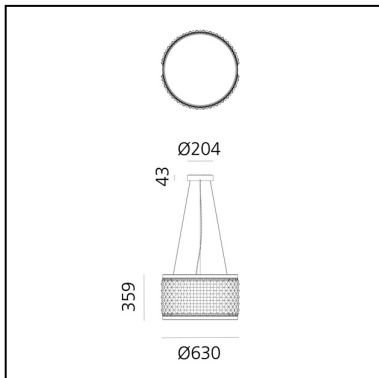

Eggboard Circle - 63 - Direct - 3000K - White Cream

Progetto CMR - Giacobone & Roj

IP20   Dimmable: 

LUMINAIRE

- CCT: **3000K**
- Efficacy: **115lm/W**
- CRI: **90**
- Dimmable Typology: **APP,Dali**

DESCRIPTION

In Eggboard Circle, the material is double-sided; in the inner part a white felt optimises light reflection.

The shape of the cylinder diffuser not only has an interesting effect on sound absorption but also partially screens the direct view of the central emitting surface. This is highly efficient and uniform thanks to an internal mixing chamber and an optical diffuser with high transmittance that generate a diffused and comfortable light UGR<21.

CARACTÉRISTIQUES

- Code Produit : **EG10021**
- Couleur: **White Cream**
- Installation: **Suspension**
- Séries: **Architectural Indoor, Novelties**
- dessiné par: **Progetto CMR - Giacobone & Roj**

DIMENSIONS

- Hauteur: **360 mm**
- Diamètre: **630 mm**

ACCESSOIRES

NO
IMAGE
AVAILABLE

APP power L 2100 mm dimmable DALI
EG90000APP

NO
IMAGE
AVAILABLE

Power L 2100 mm dimmable DALI EG90000