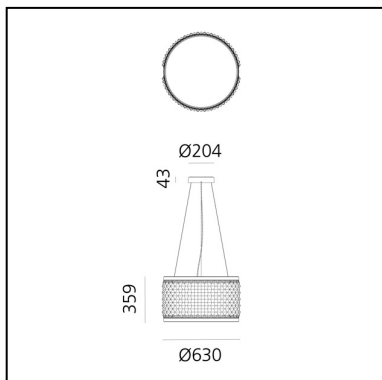

Eggboard Circle - 63 - Direct - 4000K - Blue

Progetto CMR - Giacobone & Roj

IP20   Dimmable: 

LUMINAIRE

- CCT: **4000K**
- Efficacy: **115lm/W**
- CRI: **90**
- Dimmable Typology: **APP,Dali**

DESCRIPTION

Eggboard Circle creates a perfect environmental ambience by combining acoustic control and comfortable lighting, with a transversal solution that fits perfectly into living and working spaces.

In Eggboard Circle, the material is double-sided; in the inner part a white felt optimises light reflection.

The shape of the cylinder diffuser not only has an interesting effect on sound absorption but also partially screens the direct view of the central emitting surface. This is highly efficient and uniform thanks to an internal mixing chamber and an optical diffuser with high transmittance that generate a diffused and comfortable light UGR<21.

CARACTÉRISTIQUES

- Code Produit : **EG10181**
- Couleur: **Blue**
- Installation: **Suspension**
- Séries: **Architectural Indoor, Novelties**
- dessiné par: **Progetto CMR - Giacobone & Roj**

DIMENSIONS

- Hauteur: **360 mm**
- Diamètre: **630 mm**

ACCESSOIRES

NO
IMAGE
AVAILABLE

APP power L 2100 mm dimmable DALI
EG90000APP

NO
IMAGE
AVAILABLE

Power L 2100 mm dimmable DALI EG90000