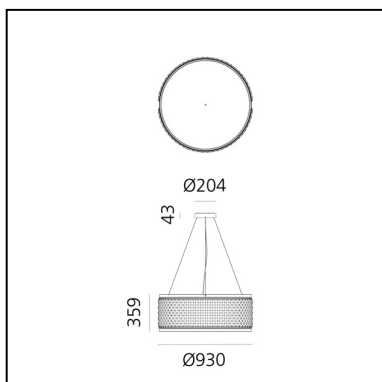

Eggboard Circle - 93 - Direct - 3000K - Green

Progetto CMR - Giacobone & Roj

IP20   Dimmable: 

LUMINAIRE

- CCT: **3000K**
- Efficacy: **115lm/W**
- CRI: **90**
- Dimmable Typology: **APP,Dali**

DESCRIPTION

In Eggboard Circle, the material is double-sided; in the inner part a white felt optimises light reflection.

The shape of the cylinder diffuser not only has an interesting effect on sound absorption but also partially screens the direct view of the central emitting surface. This is highly efficient and uniform thanks to an internal mixing chamber and an optical diffuser with high transmittance that generate a diffused and comfortable light UGR<21.

CARACTÉRISTIQUES

- Code Produit : **EG20051**
- Couleur: **Green**
- Installation: **Suspension**
- Séries: **Architectural Indoor, Novelties**
- dessiné par: **Progetto CMR - Giacobone & Roj**

DIMENSIONS

- Hauteur: **360 mm**
- Diamètre: **930 mm**

ACCESSOIRES

NO
IMAGE
AVAILABLE

APP power L 2100 mm dimmable DALI
EG90000APP

NO
IMAGE
AVAILABLE

Power L 2100 mm dimmable DALI EG90000