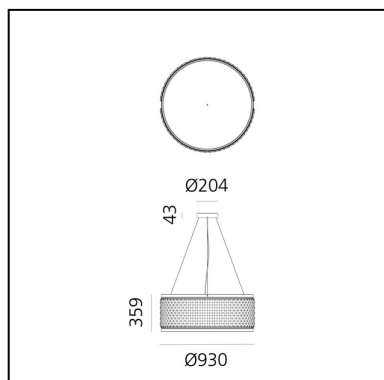

Eggboard Circle - 93 - Direct - 4000K - Green

Progetto CMR - Giacobone & Roj

IP20   Dimmable: 

LUMINAIRE

- CCT: **4000K**
- Efficacy: **115lm/W**
- CRI: **90**
- Dimmable Typology: **APP,Dali**

DESCRIPTION

In Eggboard Circle, the material is double-sided; in the inner part a white felt optimises light reflection.

The shape of the cylinder diffuser not only has an interesting effect on sound absorption but also partially screens the direct view of the central emitting surface. This is highly efficient and uniform thanks to an internal mixing chamber and an optical diffuser with high transmittance that generate a diffused and comfortable light UGR<21.

CARACTÉRISTIQUES

- Code Produit : **EG20151**
- Couleur: **Green**
- Installation: **Suspension**
- Séries: **Architectural Indoor, Novelties**
- dessiné par: **Progetto CMR - Giacobone & Roj**

DIMENSIONS

- Hauteur: **360 mm**
- Diamètre: **930 mm**

ACCESSOIRES

NO
IMAGE
AVAILABLE

APP power L 2100 mm dimmable DALI
EG90000APP

NO
IMAGE
AVAILABLE

Power L 2100 mm dimmable DALI EG90000