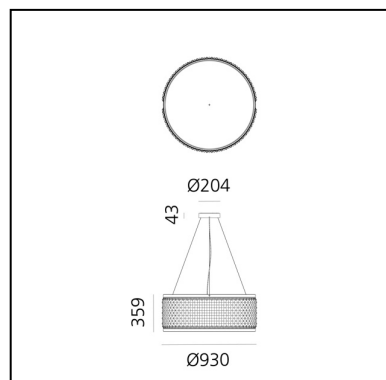

Eggboard Circle - 93 - Direct + Indirect - 3000K - Blue

Progetto CMR - Giacobone & Roj

IP20   Dimmable: 

LUMINAIRE

- CCT: **3000K**
- Efficacy: **115lm/W**
- CRI: **90**
- Dimmable Typology: **APP,Dali**

DESCRIPTION

In Eggboard Circle, the material is double-sided; in the inner part a white felt optimises light reflection.

The shape of the cylinder diffuser not only has an interesting effect on sound absorption but also partially screens the direct view of the central emitting surface. This is highly efficient and uniform thanks to an internal mixing chamber and an optical diffuser with high transmittance that generate a diffused and comfortable light UGR<21.

CARACTÉRISTIQUES

- Code Produit : **EG21081**
- Couleur: **Blue**
- Installation: **Suspension**
- Séries: **Architectural Indoor, Novelties**
- dessiné par: **Progetto CMR - Giacobone & Roj**

DIMENSIONS

- Hauteur: **360 mm**
- Diamètre: **930 mm**

ACCESSOIRES

NO
IMAGE
AVAILABLE

APP power L 2100 mm dimmable DALI
EG90000APP

NO
IMAGE
AVAILABLE

Power L 2100 mm dimmable DALI EG90000