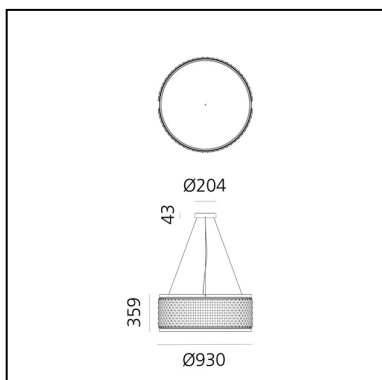

In Eggboard Circle, the material is double-sided; in the inner part a white felt optimises light reflection.

The shape of the cylinder diffuser not only has an interesting effect on sound absorption but also partially screens the direct view of the central emitting surface. This is highly efficient and uniform thanks to an internal mixing chamber and an optical diffuser with high transmittance that generate a diffused and comfortable light UGR<21.

- Hauteur: **360 mm**
- Diamètre: **930 mm**

LUMINAIRE

- CCT: **4000K**
- Efficacy: **115lm/W**
- CRI: **90**
- Dimmable Typology: **APP,Dali**

ACCESSOIRES

NO
IMAGE
AVAILABLE

APP power L 2100 mm dimmable DALI
EG90000APP

NO
IMAGE
AVAILABLE

Power L 2100 mm dimmable DALI EG90000