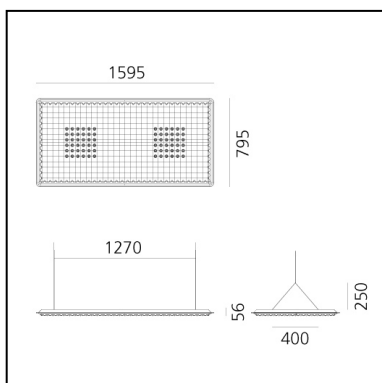

Eggboard Matrix - 1600x800 - Direct - 3000K - Green

Progetto CMR - Giacobone & Roj

IP20   Dimmerable: 

LUMINAIRE

- Watt: **31W**
- Delivered lumens output: **2402lm**
- CCT: **3000K**
- Efficiency: **71%**
- Efficacy: **77.48lm/W**
- CRI: **90**
- Dimmable Typology: **Dali**

Notes

UGR<19

DESCRIPTION

Suspension appliance with sound-absorbing properties ensured by a peculiar sinusoidal cross-section design of the lower surface and the use of a sound-absorbing material. Acoustic efficiency is ensured within a limited space by positioning at approximately one metre above the head of the speaker and listener. Direct emission: a board with a high number of low-voltage LEDs with rotosymmetrical reflectors ensures maximum lighting comfort. Colour temperature 3000K or 4000 K. Complies with the norms on office activities that involve the use of video-terminals (UGR

- Length: **cm 159.5**
- Width: **cm 79.5**
- Height: **cm 25**
- Weight: **kg 16.6**

SOURCES INCLUDED

- Category: **Led**
- Number: **1**
- Watt: **16W**
- Delivered lumens output: **2108lm**
- Color temperature (K): **3000K**
- CRI: **=80(min.)**
- Color Tolerance: **MacAdam 4SDCM**
- Efficacy: **131lm/W**
- Service Life: **L70(6K)>50000h**