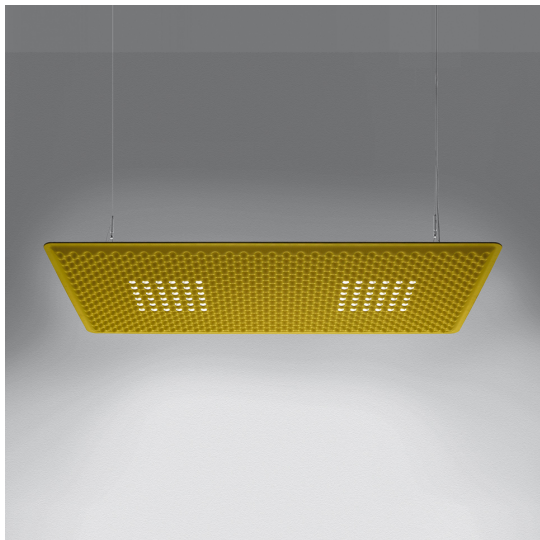

Eggboard Matrix - 1600x800 - Direct - 3000K - Green

Progetto CMR - Giacobone & Roj

IP20   Dimmerable: 

LUMINAIRE

- Watt: **31W**
- Delivered lumens output: **2402lm**
- CCT: **3000K**
- Efficiency: **71%**
- Efficacy: **77.48lm/W**
- CRI: **90**
- Dimmable Typology: **Dali**

Notes

UGR<19

DESCRIPTION

Suspension appliance with sound-absorbing properties ensured by a peculiar sinusoidal cross-section design of the lower surface and the use of a sound-absorbing material. Acoustic efficiency is ensured within a limited space by positioning at approximately one metre above the head of the speaker and listener. Direct emission: a board with a high number of low-voltage LEDs with rotosymmetrical reflectors ensures maximum lighting comfort. Colour temperature 3000K or 4000 K. Complies with the norms on office activities that involve the use of video-terminals (UGR

PRODUCT CODE: M3100W51

FEATURES

- Article Code: **M3100W51**
- Colour: **Green**
- Installation: **Suspension**
- Series: **Architectural Indoor**
- design by: **Progetto CMR - Giacobone & Roj**

DIMENSIONS

- Length: **cm 159.5**
- Width: **cm 79.5**
- Height: **cm 25**
- Weight: **kg 16.6**

SOURCES INCLUDED

- Category: **Led**
- Number: **1**
- Watt: **16W**
- Delivered lumens output: **2108lm**
- Color temperature (K): **3000K**
- CRI: **=80(min.)**
- Color Tolerance: **MacAdam 4SDCM**
- Efficacy: **131lm/W**
- Service Life: **L70(6K)>50000h**