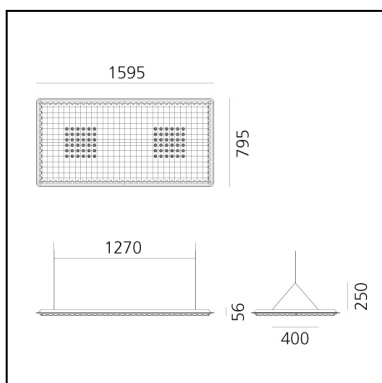

Eggboard Matrix - 1600x800 - Direct - 3000K - Grey

Progetto CMR - Giacobone & Roj

IP20   Dimmerable: 

LUMINAIRE

- Watt: **31W**
- Delivered lumens output: **2402lm**
- CCT: **3000K**
- Efficiency: **71%**
- Efficacy: **77.48lm/W**
- CRI: **90**
- Dimmable Typology: **Dali**

Notes

UGR<19

DESCRIPTION

Suspension appliance with sound-absorbing properties ensured by a peculiar sinusoidal cross-section design of the lower surface and the use of a sound-absorbing material. Acoustic efficiency is ensured within a limited space by positioning at approximately one metre above the head of the speaker and listener. Direct emission: a board with a high number of low-voltage LEDs with rotosymmetrical reflectors ensures maximum lighting comfort. Colour temperature 3000K or 4000 K. Complies with the norms on office activities that involve the use of video-terminals (UGR

- Length: **cm 159.5**
- Width: **cm 79.5**
- Height: **cm 25**
- Weight: **kg 16.6**

SOURCES INCLUDED

- Category: **Led**
- Number: **1**
- Watt: **16W**
- Delivered lumens output: **2108lm**
- Color temperature (K): **3000K**
- CRI: **=80(min.)**
- Color Tolerance: **MacAdam 4SDCM**
- Efficacy: **131lm/W**
- Service Life: **L70(6K)>50000h**