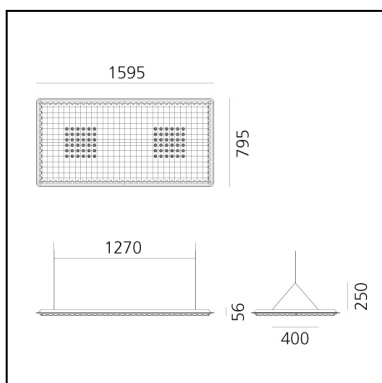

# Eggboard Matrix - 1600x800 - Direct - 3000K - White

Progetto CMR - Giacobone & Roj

IP20   Dimmerable: 

## LUMINAIRE

- Watt: **31W**
- Delivered lumens output: **2402lm**
- CCT: **3000K**
- Efficiency: **71%**
- Efficacy: **77.48lm/W**
- CRI: **90**
- Dimmable Typology: **Dali**

## DIMENSIONS

- Length: **cm 159.5**
- Width: **cm 79.5**
- Height: **cm 25**
- Weight: **kg 16.6**