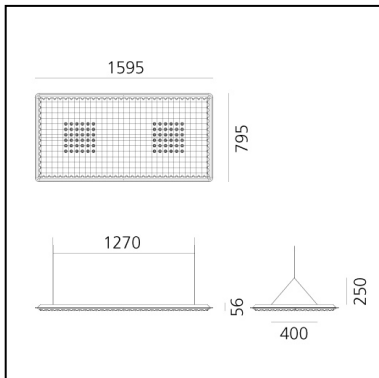

Eggboard Matrix - 1600x800 - Direct + Indirect - 3000K - Green

Progetto CMR - Giacobone & Roj

IP20   Dimmerable: 

LUMINAIRE

- Watt: **75W**
- Delivered lumens output: **6431lm**
- CCT: **3000K**
- Efficiency: **74%**
- Efficacy: **85.75lm/W**
- CRI: **90**
- Dimmable Typology: **Dali**

Notes

UGR<19

DESCRIPTION

Suspension appliance with sound-absorbing properties ensured by a peculiar sinusoidal cross-section design of the lower surface and the use of a sound-absorbing material. Acoustic efficiency is ensured within a limited space by positioning at approximately one metre above the head of the speaker and listener. Direct emission: a board with a high number of low-voltage LEDs with rotosymmetrical reflectors ensures maximum lighting comfort. Colour temperature 3000K or 4000 K. Complies with the norms on office activities that involve the use of video-terminals (UGR)

- Length: **cm 159.5**
- Width: **cm 79.5**
- Height: **cm 25**
- Weight: **kg 17.7**

SOURCES INCLUDED

- Category: **Led**
- Number: **1**
- Watt: **65W**
- Delivered lumens output: **8498lm**
- Color temperature (K): **3000K**
- CRI: **=80(min.)**
- Color Tolerance: **MacAdam 4SDCM**
- Efficacy: **131lm/W**
- Service Life: **L70(6K)>50000h**