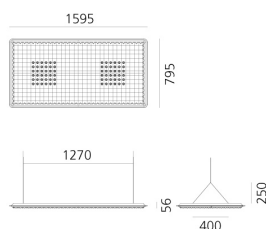

Eggboard Matrix - 1600x800 - Direct + Indirect - 3000K - Green

Progetto CMR - Giacobone & Roj

IP20   Regulable: 

LUMINARIA

- Potencia (W): **75W**
- Flujo Luminoso (lm): **6431lm**
- CCT: **3000K**
- Efficiency: **74%**
- Efficacy: **85.75lm/W**
- CRI: **90**
- Dimmable Typology: **Dali**

Notas

UGR<19

ESPECIFICACIONES

Suspension appliance with sound-absorbing properties ensured by a peculiar sinusoidal cross-section design of the lower surface and the use of a sound-absorbing material. Acoustic efficiency is ensured within a limited space by positioning at approximately one metre above the head of the speaker and listener. Direct emission: a board with a high number of low-voltage LEDs with rotosymmetrical reflectors ensures maximum lighting comfort. Colour temperature 3000K or 4000 K. Complies with the norms on office activities that involve the use of video-terminals (UGR)

DIMENSIONES

- Longitud: **cm 159.5**
- Ancho: **cm 79.5**
- Altura: **cm 25**
- Peso: **cm 17.7**

FUENTES DE LUZ INCLUIDAS

- Categoría: **Led**
- Numero: **1**
- Potencia (W): **65W**
- Flujo Luminoso (lm): **8498lm**
- Temperatura de Color (K): **3000K**
- CRI: **=80(min.)**
- Color Tolerance: **MacAdam 4SDCM**
- Efficacy: **131lm/W**
- Service Life: **L70(6K)>50000h**