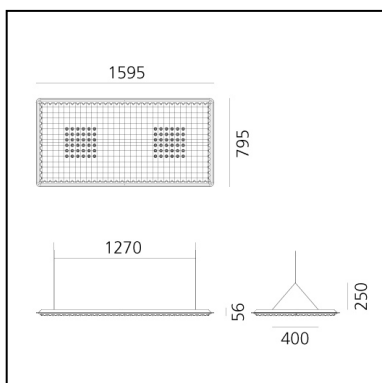

Eggboard Matrix - 1600x800 - Direct + Indirect - 3000K - Grey

Progetto CMR - Giacobone & Roj

IP20   Dimmerable: 

LUMINAIRE

- Watt: **75W**
- Delivered lumens output: **6431lm**
- CCT: **3000K**
- Efficiency: **74%**
- Efficacy: **85.75lm/W**
- CRI: **90**
- Dimmable Typology: **Dali**

Notes

UGR<19

DESCRIPTION

Suspension appliance with sound-absorbing properties ensured by a peculiar sinusoidal cross-section design of the lower surface and the use of a sound-absorbing material. Acoustic efficiency is ensured within a limited space by positioning at approximately one metre above the head of the speaker and listener. Direct emission: a board with a high number of low-voltage LEDs with rotosymmetrical reflectors ensures maximum lighting comfort. Colour temperature 3000K or 4000 K. Complies with the norms on office activities that involve the use of video-terminals (UGR

- Length: **cm 159.5**
- Width: **cm 79.5**
- Height: **cm 25**
- Weight: **kg 17.7**

SOURCES INCLUDED

- Category: **Led**
- Number: **1**
- Watt: **65W**
- Delivered lumens output: **8498lm**
- Color temperature (K): **3000K**
- CRI: **=80(min.)**
- Color Tolerance: **MacAdam 4SDCM**
- Efficacy: **131lm/W**
- Service Life: **L70(6K)>50000h**