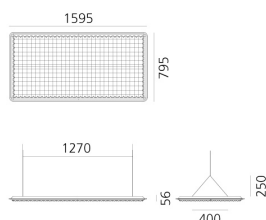

Eggboard Matrix - 1600x800 - (without light) - Green

Progetto CMR - Giacobone & Roj

ESPECIFICACIONES

Suspension appliance with sound-absorbing properties ensured by a peculiar sinusoidal cross-section design of the lower surface and the use of a sound-absorbing material. Acoustic efficiency is ensured within a limited space by positioning at approximately one metre above the head of the speaker and listener. Direct emission: a board with a high number of low-voltage LEDs with rotosymmetrical reflectors ensures maximum lighting comfort. Colour temperature 3000K or 4000 K. Complies with the norms on office activities that involve the use of video-terminals (UGR)

CÓDIGO PRODUCTO: M310850

CARACTERÍSTICAS

- Código del artículo: **M310850**
- Color: **Green**
- Instalación: **Suspensión**
- Serie: **Architectural Indoor**
- diseño: **Progetto CMR - Giacobone & Roj**

DIMENSIONES

- Longitud: **cm 159.5**
- Ancho: **cm 79.5**
- Altura: **cm 25**
- Peso: **cm 10**

LUMINARIA

- Dimmable Typology: **Dali**

Notas

UGR<19