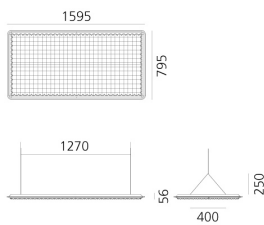

Eggboard Matrix - 1600x800 - (without light) - Grey

Progetto CMR - Giacobone & Roj

LUMINARIA

- Dimmable Typology: **Dali**

Notas

UGR<19

ESPECIFICACIONES

Suspension appliance with sound-absorbing properties ensured by a peculiar sinusoidal cross-section design of the lower surface and the use of a sound-absorbing material. Acoustic efficiency is ensured within a limited space by positioning at approximately one metre above the head of the speaker and listener. Direct emission: a board with a high number of low-voltage LEDs with rotosymmetrical reflectors ensures maximum lighting comfort. Colour temperature 3000K or 4000 K. Complies with the norms on office activities that involve the use of video-terminals (UGR)

CÓDIGO PRODUCTO: M310890

CARACTERÍSTICAS

- Código del artículo: **M310890**
- Color: **Grey**
- Instalación: **Suspensión**
- Serie: **Architectural Indoor**
- diseño: **Progetto CMR - Giacobone & Roj**

DIMENSIONES

- Longitud: **cm 159.5**
- Ancho: **cm 79.5**
- Altura: **cm 25**
- Peso: **cm 10**