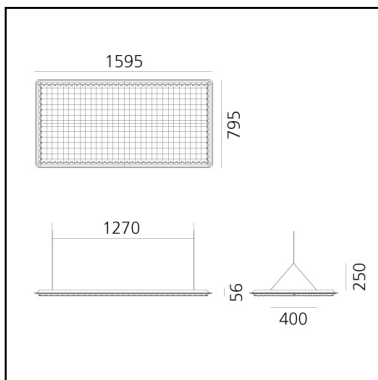

Eggboard Matrix - 1600x800 - (without light) - White

Progetto CMR - Giacobone & Roj

LUMINAIRE

- Dimmable Typology: **Dali**

Notes

UGR<19

DESCRIPTION

Suspension appliance with sound-absorbing properties ensured by a peculiar sinusoidal cross-section design of the lower surface and the use of a sound-absorbing material. Acoustic efficiency is ensured within a limited space by positioning at approximately one metre above the head of the speaker and listener. Direct emission: a board with a high number of low-voltage LEDs with rotosymmetrical reflectors ensures maximum lighting comfort. Colour temperature 3000K or 4000 K. Complies with the norms on office activities that involve the use of video-terminals (UGR<19)

PRODUCT CODE: M310820

FEATURES

- Article Code: **M310820**
- Colour: **White**
- Installation: **Suspension**
- Series: **Architectural Indoor**
- design by: **Progetto CMR - Giacobone & Roj**

DIMENSIONS

- Length: **cm 159.5**
- Width: **cm 79.5**
- Height: **cm 25**
- Weight: **kg 10**