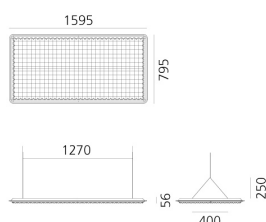

Eggboard Matrix - 1600x800 - (without light) - White

Progetto CMR - Giacobone & Roj

LUMINARIA

- Dimmable Typology: **Dali**

Notas

UGR<19

ESPECIFICACIONES

Suspension appliance with sound-absorbing properties ensured by a peculiar sinusoidal cross-section design of the lower surface and the use of a sound-absorbing material. Acoustic efficiency is ensured within a limited space by positioning at approximately one metre above the head of the speaker and listener. Direct emission: a board with a high number of low-voltage LEDs with rotosymmetrical reflectors ensures maximum lighting comfort. Colour temperature 3000K or 4000 K. Complies with the norms on office activities that involve the use of video-terminals (UGR<19)

CÓDIGO PRODUCTO: M310820

CARACTERÍSTICAS

- Código del artículo: **M310820**
- Color: **White**
- Instalación: **Suspensión**
- Serie: **Architectural Indoor**
- diseño: **Progetto CMR - Giacobone & Roj**

DIMENSIONES

- Longitud: **cm 159.5**
- Ancho: **cm 79.5**
- Altura: **cm 25**
- Peso: **cm 10**