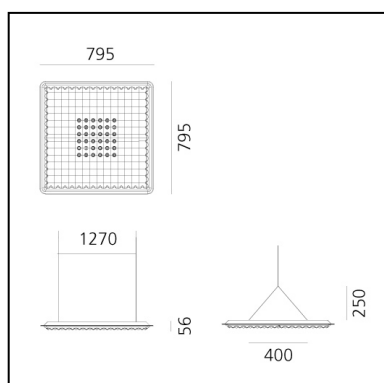

Eggboard Matrix - 800x800 - Direct - 3000K - Green

Progetto CMR - Giacobone & Roj

IP20   Dimmerable: 

LUMINAIRE

- Watt: **16W**
- Delivered lumens output: **1201lm**
- CCT: **3000K**
- Efficiency: **71%**
- Efficacy: **75.06lm/W**
- CRI: **90**
- Dimmable Typology: **Dali**

Notes

UGR<19

DESCRIPTION

Suspension appliance with sound-absorbing properties ensured by a peculiar sinusoidal cross-section design of the lower surface and the use of a sound-absorbing material. Acoustic efficiency is ensured within a limited space by positioning at approximately one metre above the head of the speaker and listener. Direct emission: a board with a high number of low-voltage LEDs with rotosymmetrical reflectors ensures maximum lighting comfort. Colour temperature 3000K or 4000 K. Complies with the norms on office activities that involve the use of video-terminals (UGR

- Length: **cm 79.5**
- Width: **cm 79.5**
- Height: **cm 25**
- Weight: **kg 9.2**

SOURCES INCLUDED

- Category: **Led**
- Number: **1**
- Watt: **8W**
- Delivered lumens output: **1054lm**
- Color temperature (K): **3000K**
- CRI: **80**
- Color Tolerance: **4SDCM**
- Efficacy: **131lm/W**
- Service Life: **L70(6K) > 50000h**