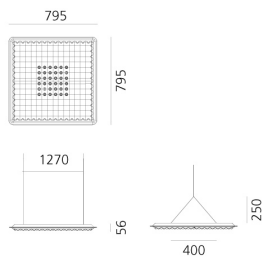

Eggboard Matrix - 800x800 - Direct - 3000K - Green

Progetto CMR - Giacobone & Roj

IP20   Regulable: 

LUMINARIA

- Potencia (W): **16W**
- Flujo Luminoso (lm): **1201lm**
- CCT: **3000K**
- Efficiency: **71%**
- Efficacy: **75.06lm/W**
- CRI: **90**
- Dimmable Typology: **Dali**

Notas

UGR<19

ESPECIFICACIONES

Suspension appliance with sound-absorbing properties ensured by a peculiar sinusoidal cross-section design of the lower surface and the use of a sound-absorbing material. Acoustic efficiency is ensured within a limited space by positioning at approximately one metre above the head of the speaker and listener. Direct emission: a board with a high number of low-voltage LEDs with rotosymmetrical reflectors ensures maximum lighting comfort. Colour temperature 3000K or 4000 K. Complies with the norms on office activities that involve the use of video-terminals (UGR)

DIMENSIONES

- Longitud: **cm 79.5**
- Ancho: **cm 79.5**
- Altura: **cm 25**
- Peso: **cm 9.2**

FUENTES DE LUZ INCLUIDAS

- Categoría: **Led**
- Numero: **1**
- Potencia (W): **8W**
- Flujo Luminoso (lm): **1054lm**
- Temperatura de Color (K): **3000K**
- CRI: **80**
- Color Tolerance: **4SDCM**
- Efficacy: **131lm/W**
- Service Life: **L70(6K) > 50000h**